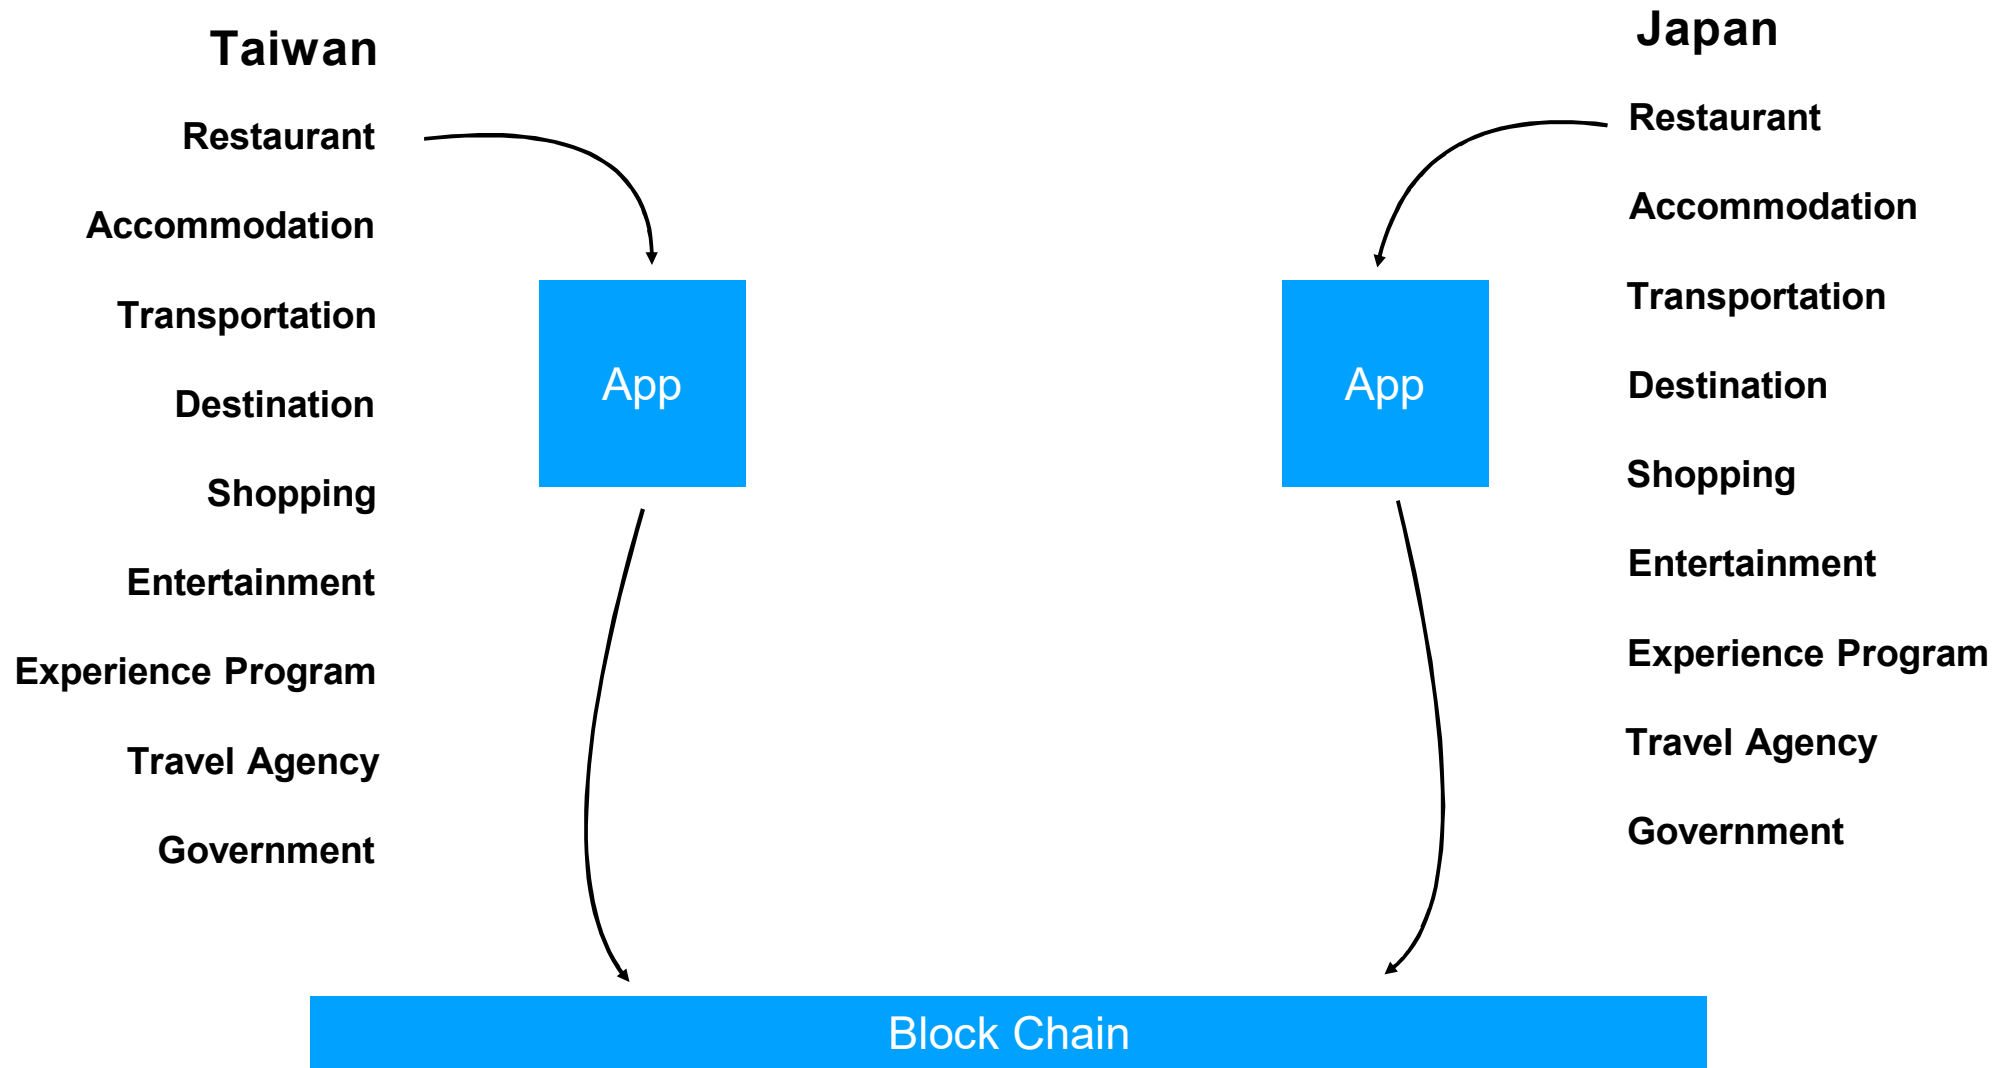

Shopping

Entertainment

Entertainment

Experience Program

Experience Program

Travel Agency

Travel Agency

Government

Government

Sustainable Tourism and BlockChain

Problem: False data in, False data out.

For currency, no one will wire false money to the other.

Sustainable Tourism and BlockChain

**API: a) Way too many connections.
b) Certify body might go bankrupt, data lost.**