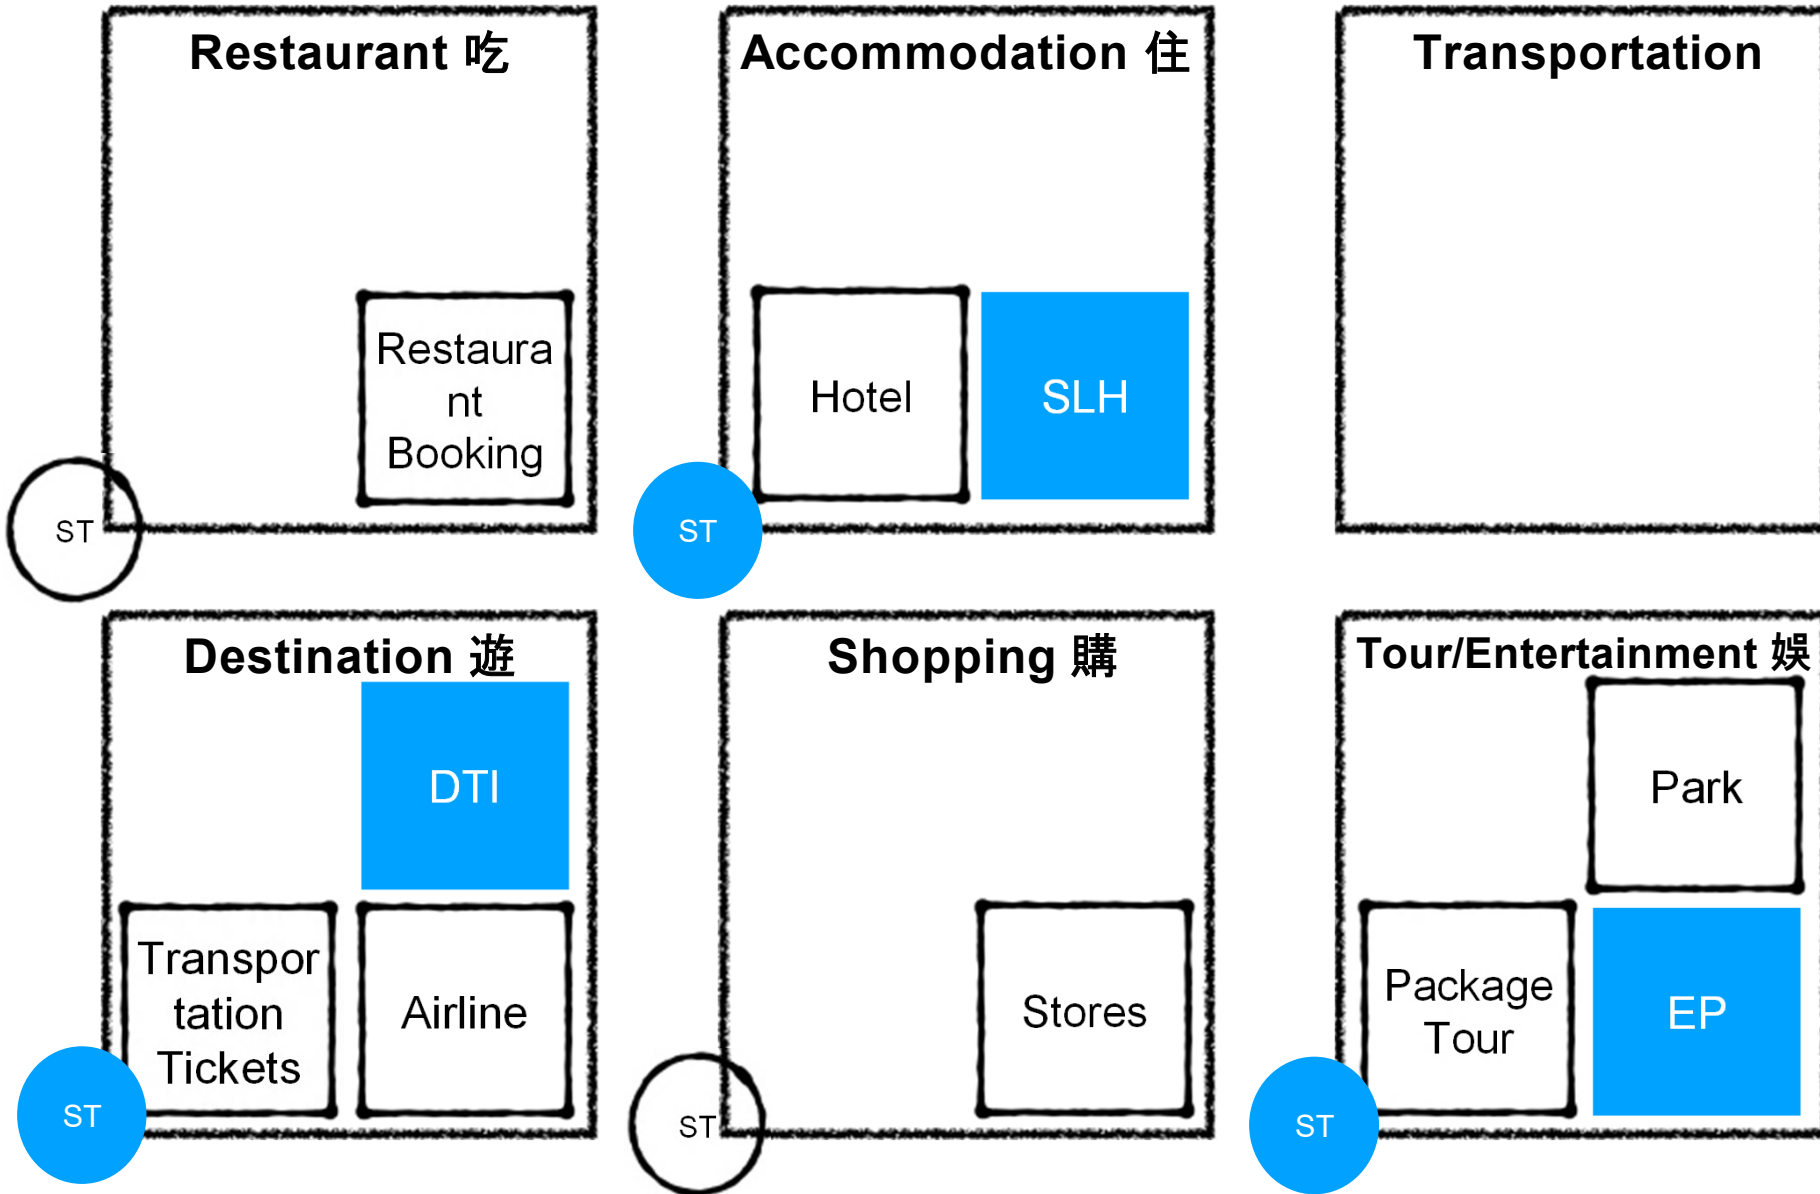

Sustainable Tourism

Rating System & API

Travel Industry

Travel Industry

Symbol System

Taiwan

Japan

Restaurant

Restaurant

Accommodation

Accommodation

Transportation

Transportation

Destination

Destination

Shopping

Government

Sustainable Tourism and BlockChain

Problem: False data in, False data out.

For currency, no one will wire false money to the other.

Sustainable Tourism and BlockChain

**API: a) Way too many connections.
b) Certify body might go bankrupt, data lost.**