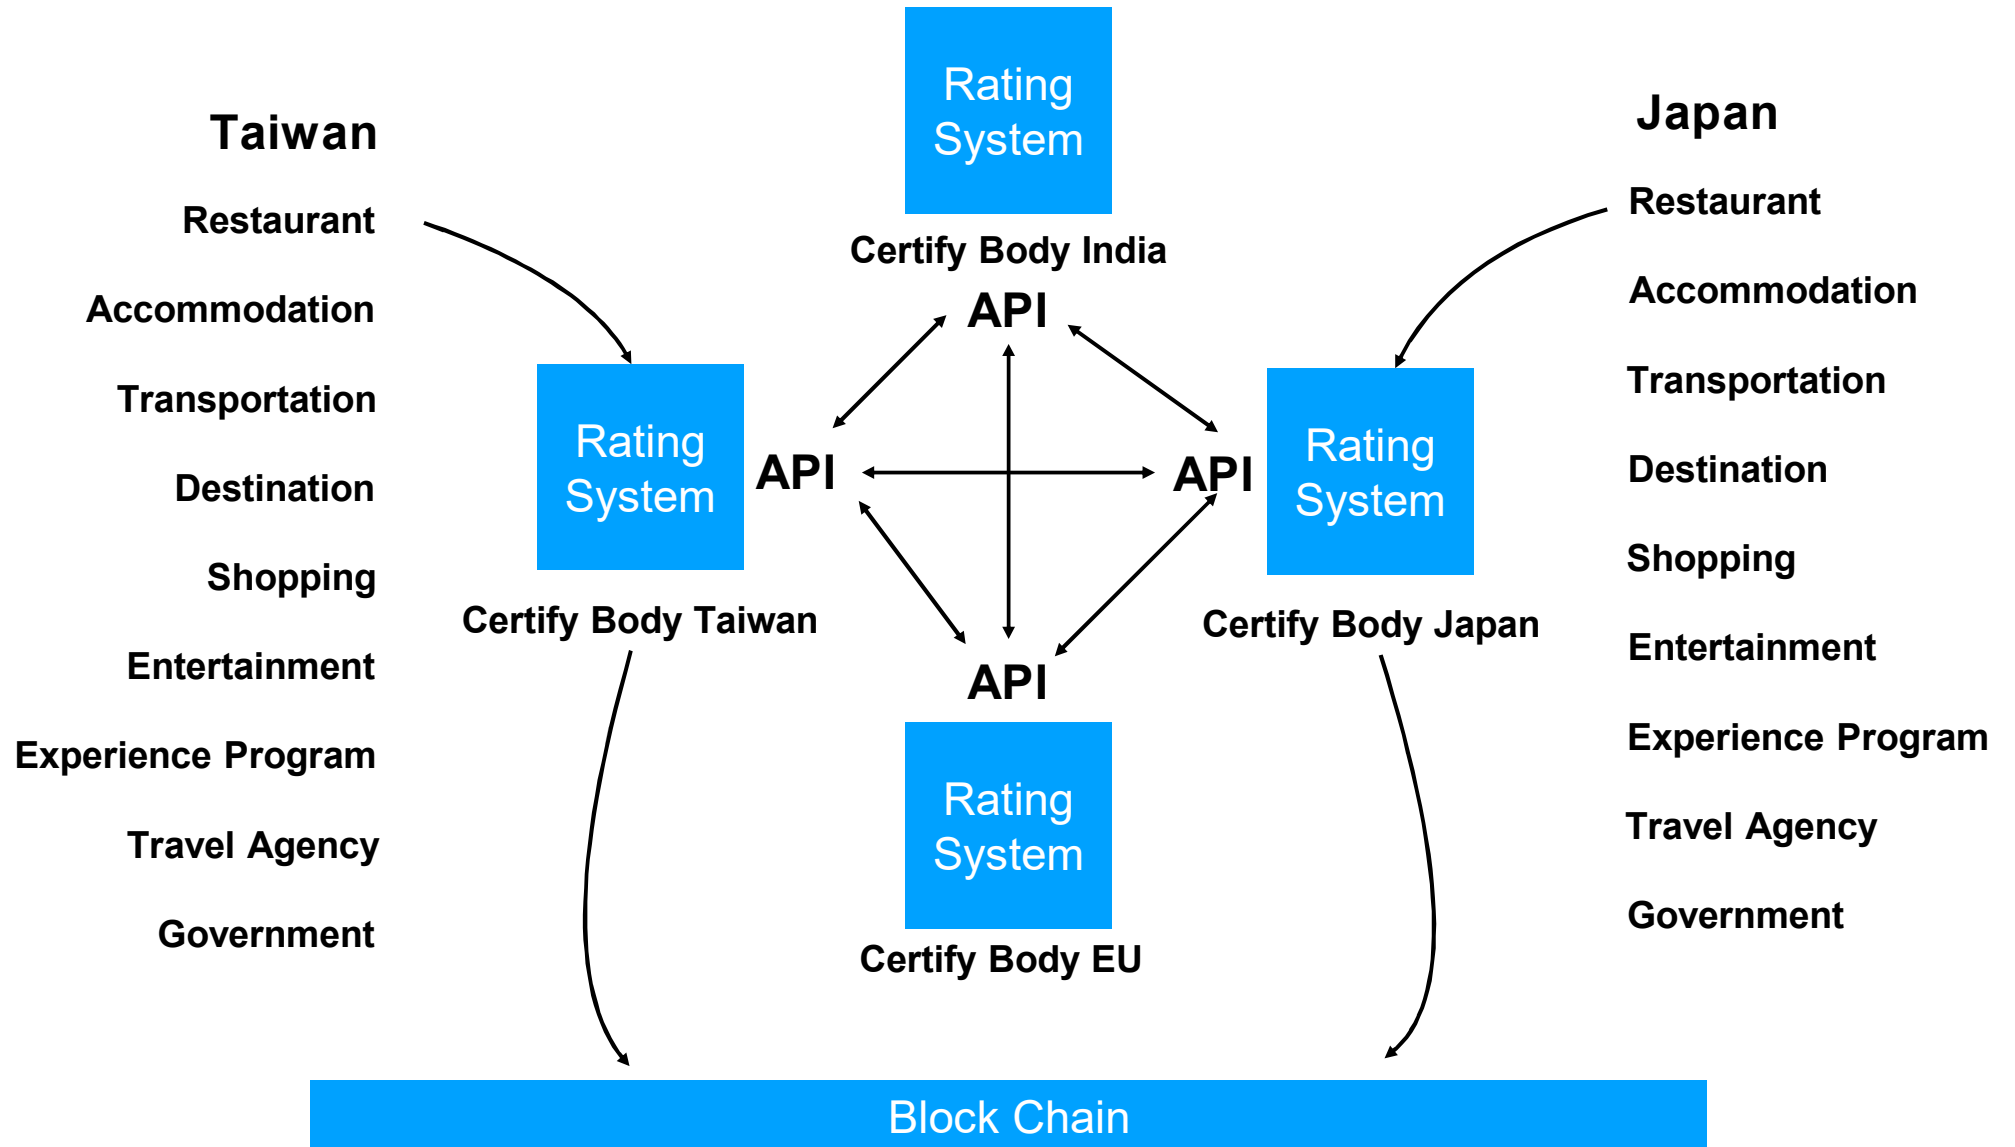

Sustainable Tourism

Rating System & API

Travel Industry

Travel Industry

Symbol System

Taiwan

Japan

Restaurant

Government

Sustainable Tourism and BlockChain

Problem: False data in, False data out.

For currency, no one will wire false money to the other.

Sustainable Tourism and BlockChain

**API: a) Way too many connections.
b) Certify body might go bankrupt, data lost.**